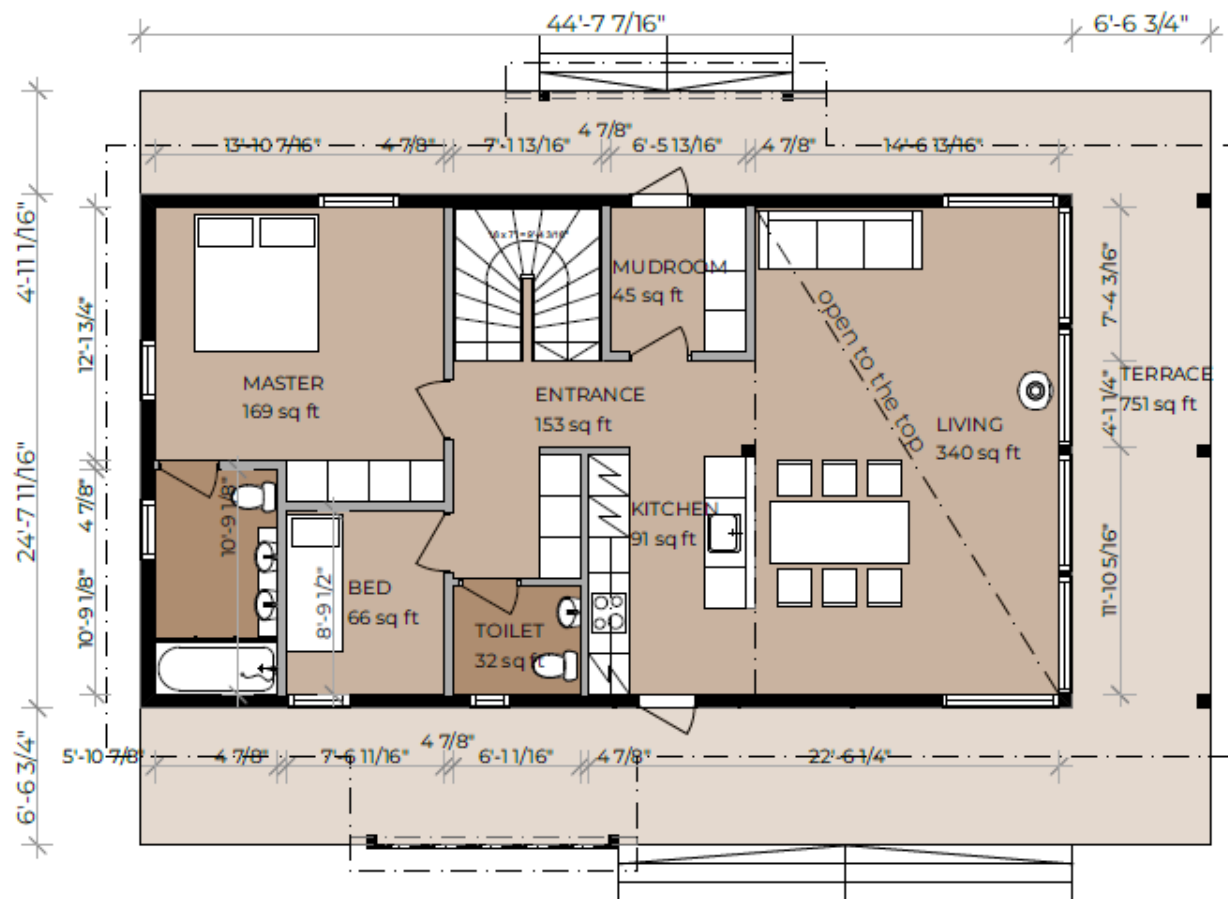

P|L
U|S
PUU®

3D VIEW

INIO 150

Gross floor area: 1099 + 458 sq ft.

FLOOR PLAN

INIO 150

Gross floor area: 1099 + 458 sq ft

LOFT PLAN

INIO 150

Gross floor area: 1099 + 458 sq ft

SECTION

INIO 150

Gross floor area: 1099 + 458 sq ft