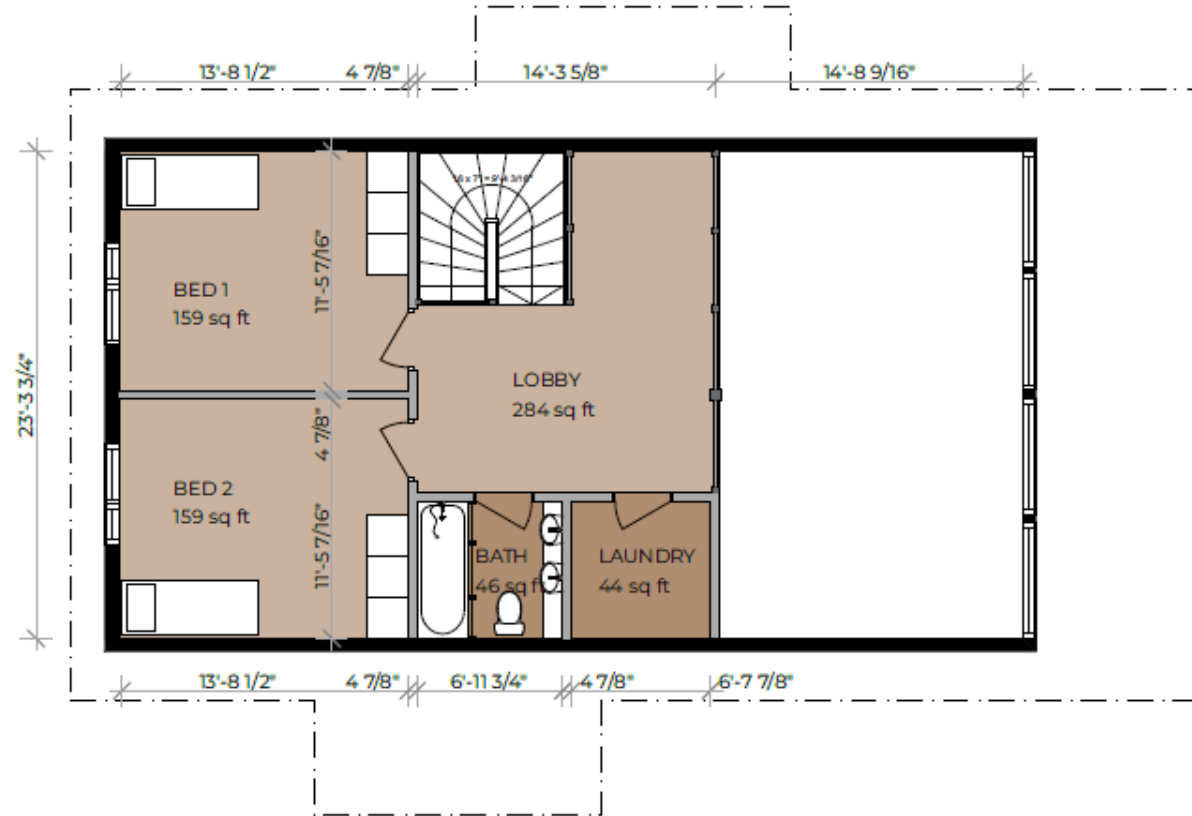

P|L
U|S
PUU®

3D VIEW

INIO 150

Gross floor area: 1099 + 458 sq ft.

FLOOR PLAN

INIO 150

Gross floor area: 1099 + 458 sq ft

LOFT PLAN

INIO 150

Gross floor area: 1099 + 458 sq ft

SECTION

INIO 150

Gross floor area: 1099 + 458 sq ft