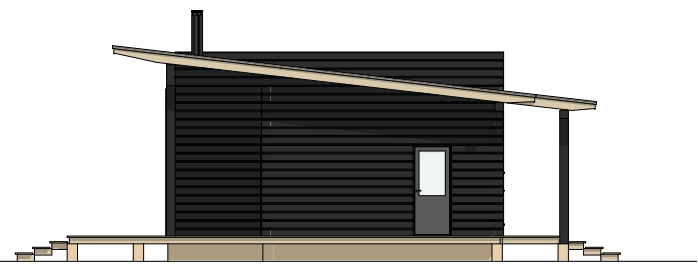

Gross floor area: 1285 sq ft
Net floor area: 1181 sq ft

KUSTAVI 120 ROOFDECK

Gross floor area: 1285 sq ft
Net floor area: 1181 sq ft

KUSTAVI 120 ROOFDECK

Gross floor area: 1285 sq ft
Net floor area: 1181 sq ft

KUSTAVI 120 ROOFDECK

Gross floor area: 1285 sq ft
Net floor area: 1181 sq ft