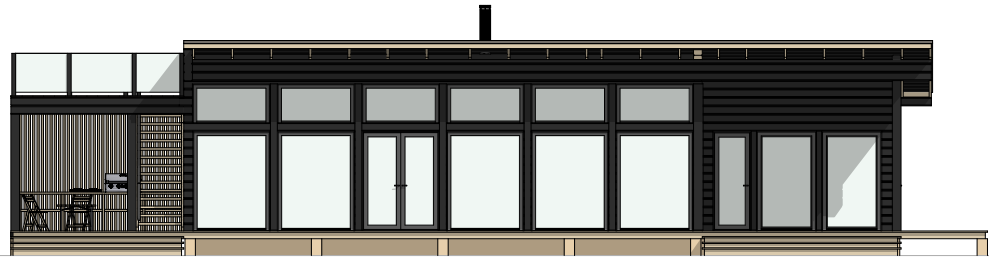

Gross floor area: 1285 sq ft
Net floor area: 1181 sq ft

KUSTAVI 120 ROOFDECK

Gross floor area: 1285 sq ft
Net floor area: 1181 sq ft

KUSTAVI 120 ROOFDECK

Gross floor area: 1285 sq ft
Net floor area: 1181 sq ft

KUSTAVI 120 ROOFDECK

Gross floor area: 1285 sq ft
Net floor area: 1181 sq ft