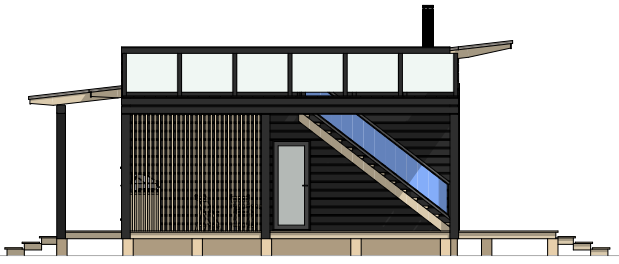

Gross floor area: 1285 sq ft
Net floor area: 1181 sq ft

KUSTAVI 120 ROOFDECK

Gross floor area: 1285 sq ft
Net floor area: 1181 sq ft

KUSTAVI 120 ROOFDECK

Gross floor area: 1285 sq ft
Net floor area: 1181 sq ft

KUSTAVI 120 ROOFDECK

Gross floor area: 1285 sq ft
Net floor area: 1181 sq ft