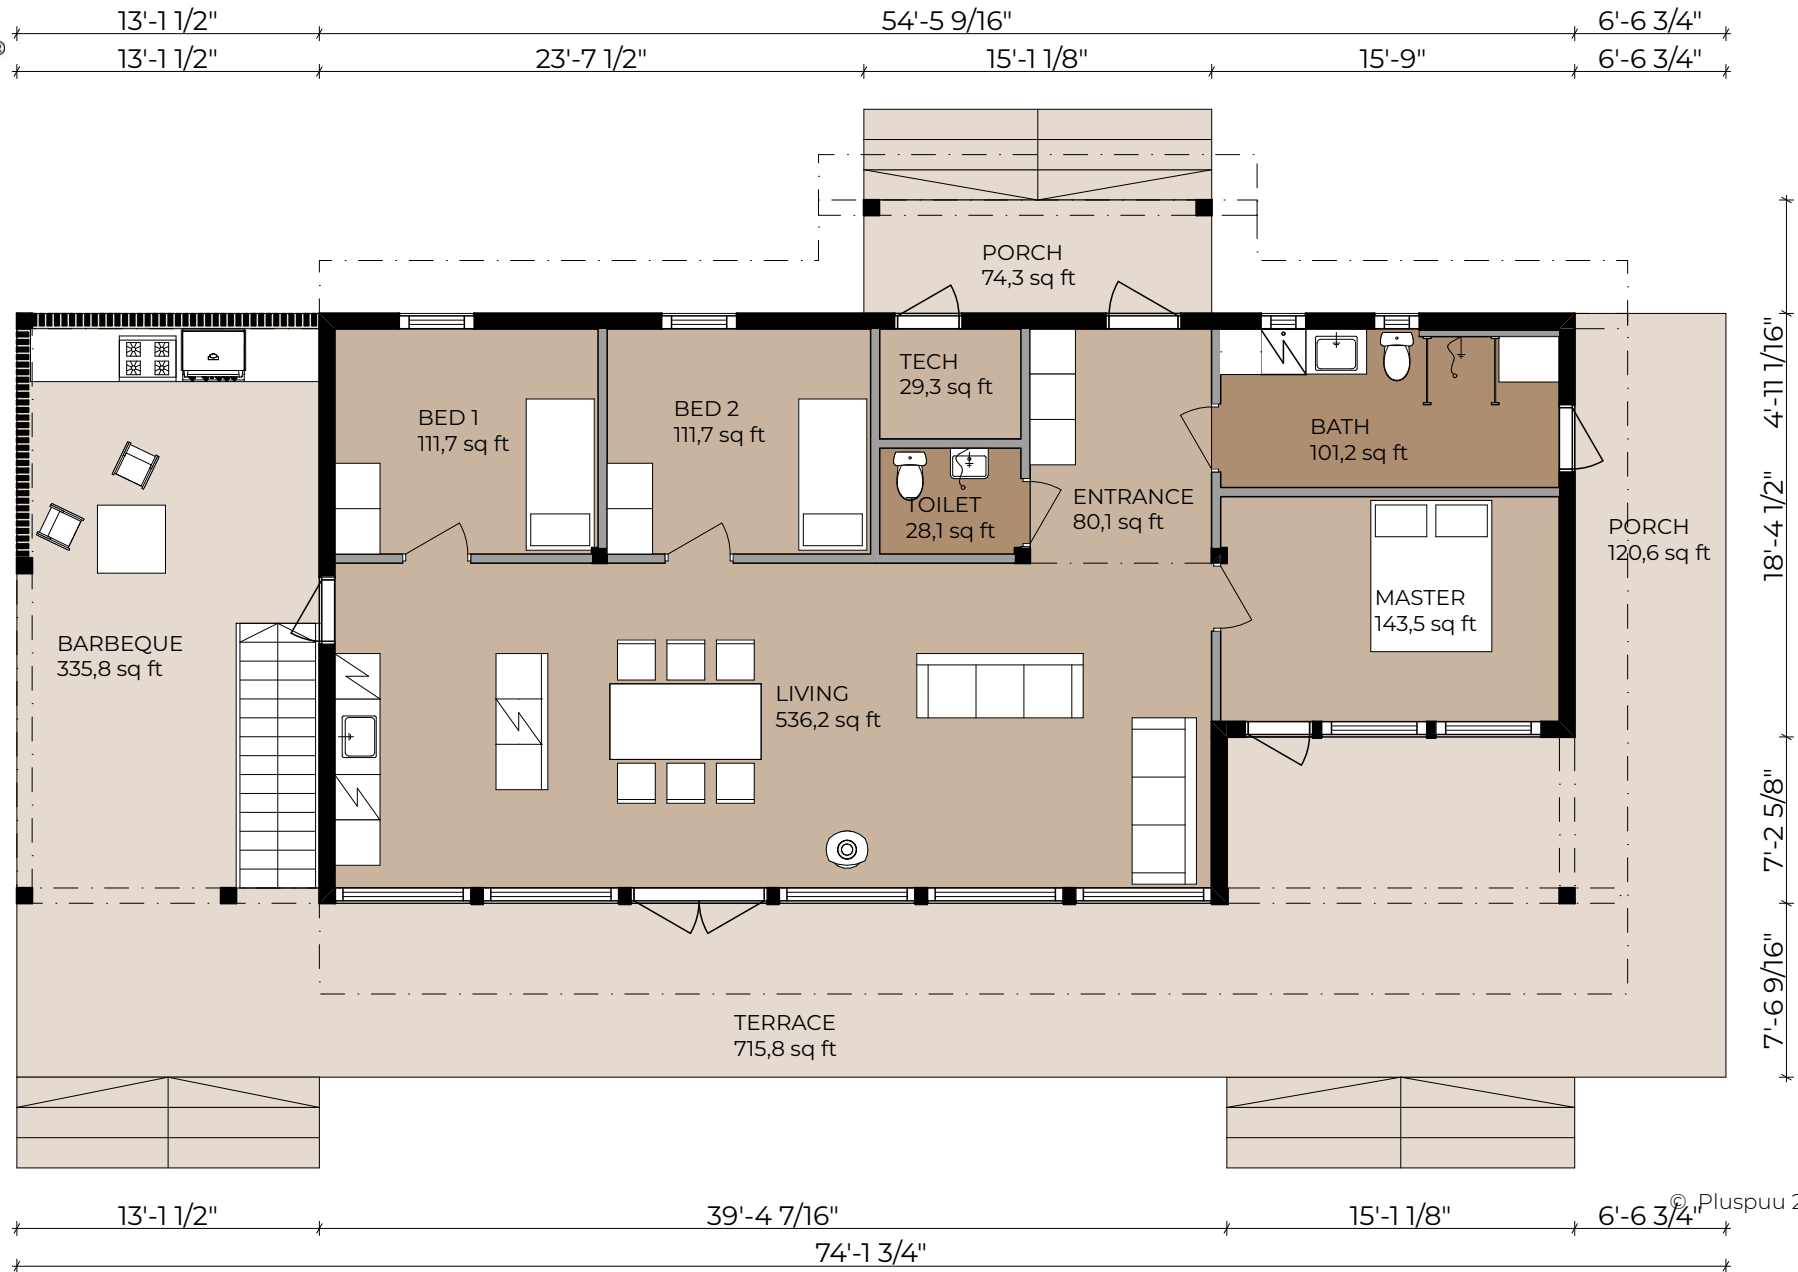

Gross floor area: 1285 sq ft
Net floor area: 1181 sq ft

KUSTAVI 120 ROOFDECK

Gross floor area: 1285 sq ft
Net floor area: 1181 sq ft

KUSTAVI 120 ROOFDECK

Gross floor area: 1285 sq ft
Net floor area: 1181 sq ft

KUSTAVI 120 ROOFDECK

Gross floor area: 1285 sq ft
Net floor area: 1181 sq ft