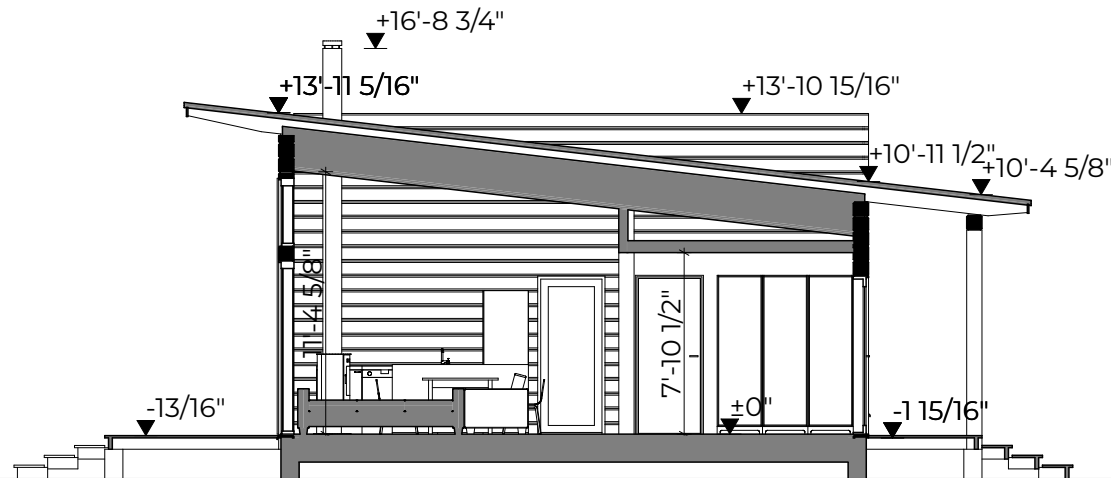

Gross floor area: 1285 sq ft
Net floor area: 1181 sq ft

KUSTAVI 120 ROOFDECK

Gross floor area: 1285 sq ft
Net floor area: 1181 sq ft

KUSTAVI 120 ROOFDECK

Gross floor area: 1285 sq ft
Net floor area: 1181 sq ft

KUSTAVI 120 ROOFDECK

Gross floor area: 1285 sq ft
Net floor area: 1181 sq ft