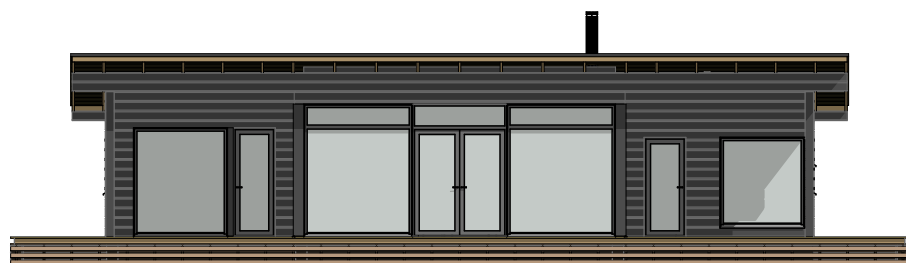

KUSTAVI 99

Gross floor area: 1064 sq ft
Net floor area: 967 sq ft

KUSTAVI 99

Gross floor area: 1064 sq ft
Net floor area: 967 sq ft